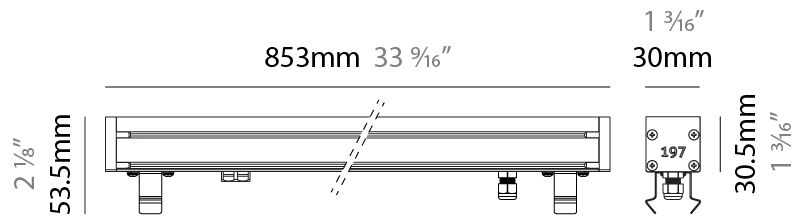

SLASH 30 RECESSED

E12I0060- -
base number   Color   Lens
                         Temperature   Options

1. To build a product code in our configurator select the specify button on the base model # product page
2. To build a manual product code on this datasheet choose from the options listed below in blue font and add the suffix to the base model #

GENERAL

Series: Slash 30
Brand: Unonovesette
Division: Exterior
Mounting Type: Recessed
Mounting Location: In-Ground
Subcategory: Wallwash

PHYSICAL

Shape: Rectangle
Length (mm): 853
Length (in): 33 3/16
Width (mm): 30
Width (in): 1 3/16
Height (mm): 53.5
Height (in): 2 1/8
Light Distribution: Adjustable / Direct
Diffuser: Extra clear tempered 6mm
Fixture Finish: ANA
Fixture Material: Extruded Aluminum
Cable Details: IP68 30cm Cable with Easy Lock system

ELECTRICAL

Lamp Type: LED
Input Wattage (W): 12.53
Total Output Wattage (W): 9.79
Dimming: Non-Dimmable
Driver Included: No
Driver Location: Remote
Driver Type: Constant Voltage - Universal
Driver Class: Class 2
Input Voltage (V): 120 - 277
Output Voltage (V): 24
Upon Request: Phase Dimming (120Vac only) / 0-10V Dimming

LED

Color Temperature (°K): 2200 / 2700 / 3000 / 4000
Max. Delivered Lumen (lm): 945 (3000K)
CRI: >90 CRI
Lamp Life (hrs): 100000

OPTICAL

Optic°: 12 / 21 / 31 / 46 / 13x36
Adjustability: Tilt ±20°

RATINGS AND CERTIFICATIONS

Certified By: Certified for North American Standards
IP rating: IP67
IK Rating: IK06