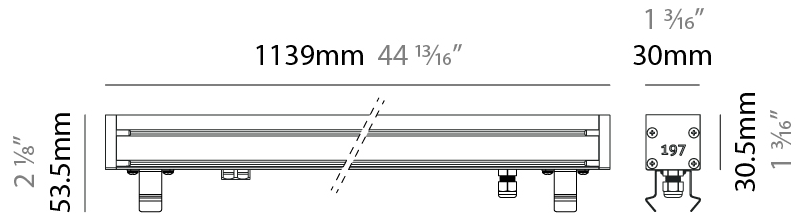

SLASH 30 RECESSED

E12I0062- _____ - _____
base number   Color   Lens
                         Temperature   Options

1. To build a product code in our configurator select the specify button on the base model # product page
2. To build a manual product code on this datasheet choose from the options listed below in blue font and add the suffix to the base model #

GENERAL

Series: Slash 30
Brand: Unonovesette
Division: Exterior
Mounting Type: Recessed
Mounting Location: In-Ground
Subcategory: Wallwash

PHYSICAL

Shape: Rectangle
Length (mm): 1139
Length (in): 44 ¹³/₁₆
Width (mm): 30
Width (in): 1 ³/₁₆
Height (mm): 53.5
Height (in): 2 ¹/₈
Light Distribution: Adjustable / Direct
Diffuser: Extra clear tempered 6mm
Fixture Finish: ANA
Fixture Material: Extruded Aluminum
Cable Details: IP68 30cm Cable with Easy Lock system

ELECTRICAL

Lamp Type: LED
Input Wattage (W): 16.71
Total Output Wattage (W): 13.05
Dimming: 1-10V Dimming
Driver Included: No
Driver Location: Remote
Driver Type: Constant Voltage - Universal
Driver Class: Class 2
Housing: ENCP9
Input Voltage (V): 120 - 277
Output Voltage (V): 24
Upon Request: Phase Dimming (120Vac only)

LED

Color Temperature (°K): 2200 / 2700 / 3000 / 4000
Max. Delivered Lumen (lm): 1260 (3000K)
CRI: >90 CRI
Lamp Life (hrs): 100000

OPTICAL

Optic°: 12 / 21 / 31 / 46 / 13x36
Adjustability: Tilt ±20°

RATINGS AND CERTIFICATIONS

Certified By: Certified for North American Standards
IP rating: IP67
IK Rating: IK06