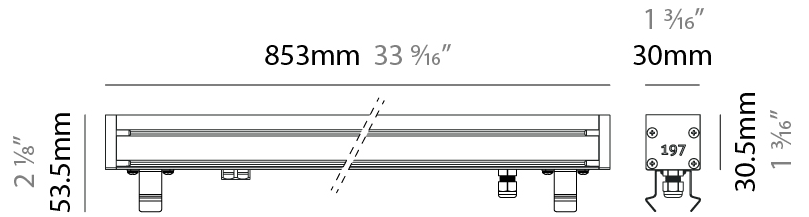

SLASH 30 RECESSED

E12I0052-

base number   Color   Lens
Temperature   Options

1. To build a product code in our configurator select the specify button on the base model # product page
2. To build a manual product code on this datasheet choose from the options listed below in blue font and add the suffix to the base model #

GENERAL

Series: Slash 30
Brand: Unonovesette
Division: Exterior
Mounting Type: Recessed
Mounting Location: In-Ground
Subcategory: Wallwash

PHYSICAL

Shape: Rectangle
Length (mm): 853
Length (in): 33 ³/₁₆
Width (mm): 30
Width (in): 1 ³/₁₆
Height (mm): 53.5
Height (in): 2 ¹/₈
Light Distribution: Adjustable / Direct
Diffuser: Extra clear tempered 6mm
Fixture Finish: ANA
Fixture Material: Extruded Aluminum
Cable Details: IP68 30cm Cable with Easy Lock system

ELECTRICAL

Lamp Type: LED
Input Wattage (W): 22.92
Total Output Wattage (W): 17.91
Dimming: Non-Dimmable
Driver Included: No
Driver Location: Remote
Driver Type: Constant Voltage - Universal
Driver Class: Class 2
Input Voltage (V): 120 - 277
Output Voltage (V): 24
Upon Request: Phase Dimming (120Vac only) / 0-10V Dimming

LED

Color Temperature (°K): 2200 / 2700 / 3000 / 4000
Max. Delivered Lumen (lm): 1890 (3000K)
CRI: >90 CRI
Lamp Life (hrs): 100000

OPTICAL

Optic°: 12 / 21 / 31 / 46 / 13x36
Adjustability: Tilt ±20°

RATINGS AND CERTIFICATIONS

Certified By: Certified for North American Standards
IP rating: IP67
IK Rating: IK06